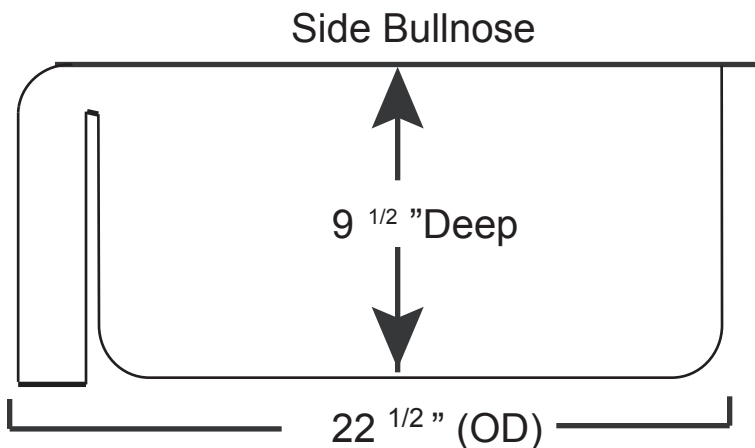

SS Chameleon 40

Stainless Steel sinks are hand made and size may vary slightly do NOT cut your cabinets or counter until you receive your sink.