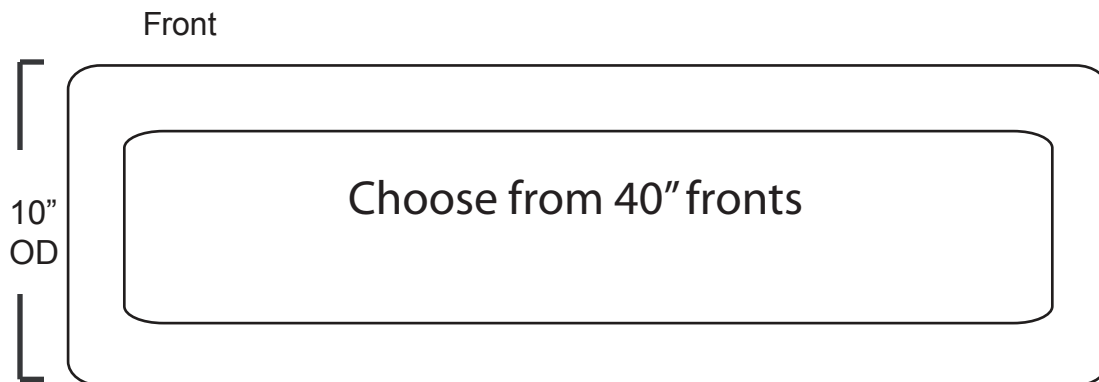

SS Chameleon 40

Stainless Steel sinks are hand made and size may vary slightly do NOT cut your cabinets or counter until you receive your sink.