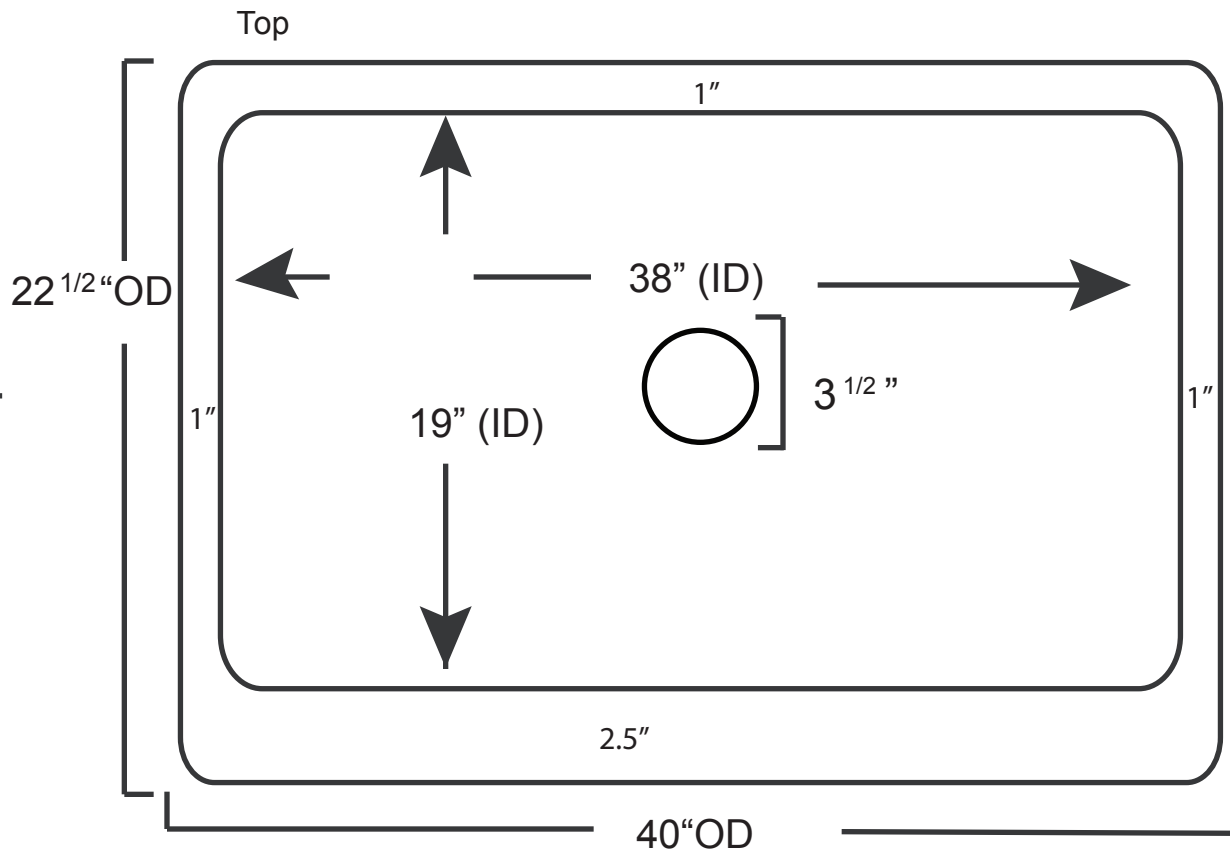

SS Chameleon 40

Stainless Steel sinks are hand made and size may vary slightly do NOT cut your cabinets or counter until you receive your sink.