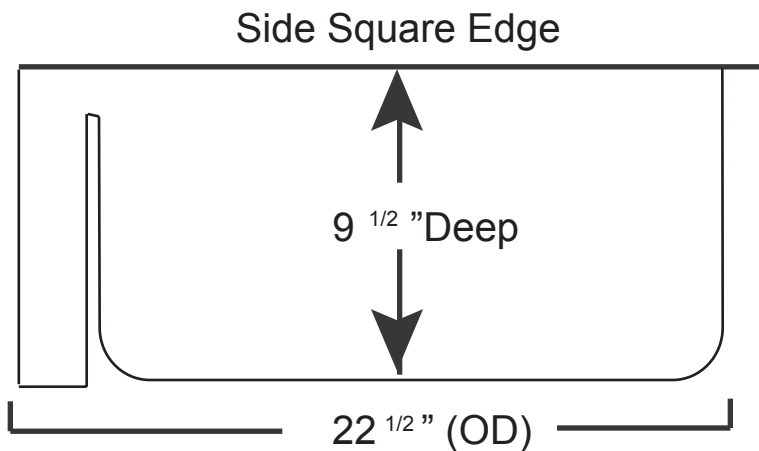

SS Chameleon 40

Stainless Steel sinks are hand made and size may vary slightly do NOT cut your cabinets or counter until you receive your sink.