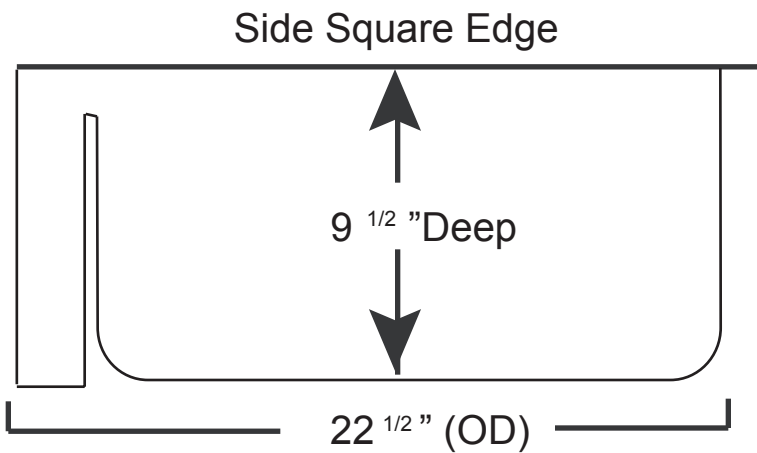

# SS Chameleon 38

Stainless Steel sinks are hand made and size may vary slightly do NOT cut your cabinets or counter until you receive your sink.