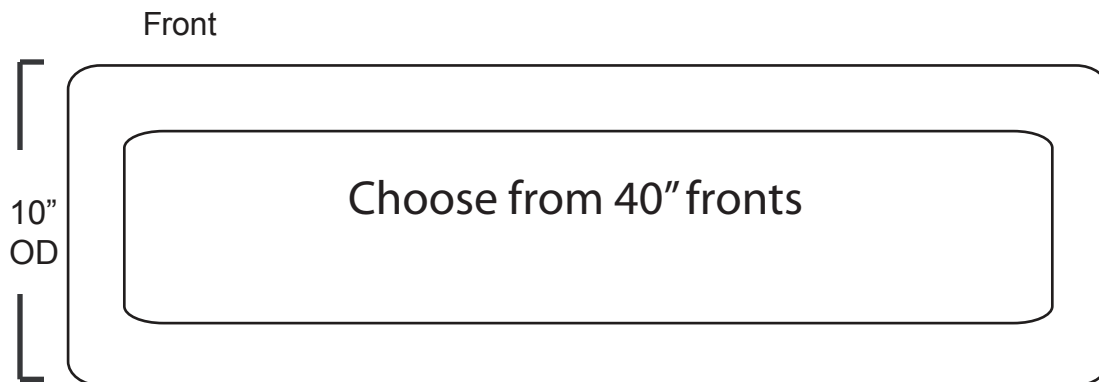

# SS Chameleon 38

Stainless Steel sinks are hand made and size may vary slightly do NOT cut your cabinets or counter until you receive your sink.