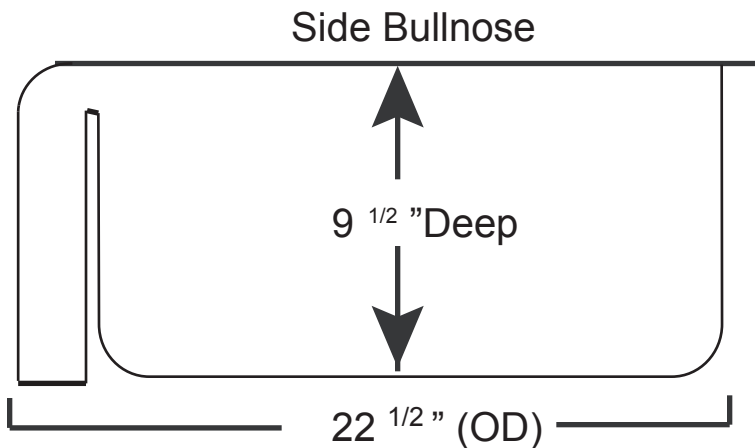

# SS Chameleon 38

Stainless Steel sinks are hand made and size may vary slightly do NOT cut your cabinets or counter until you receive your sink.