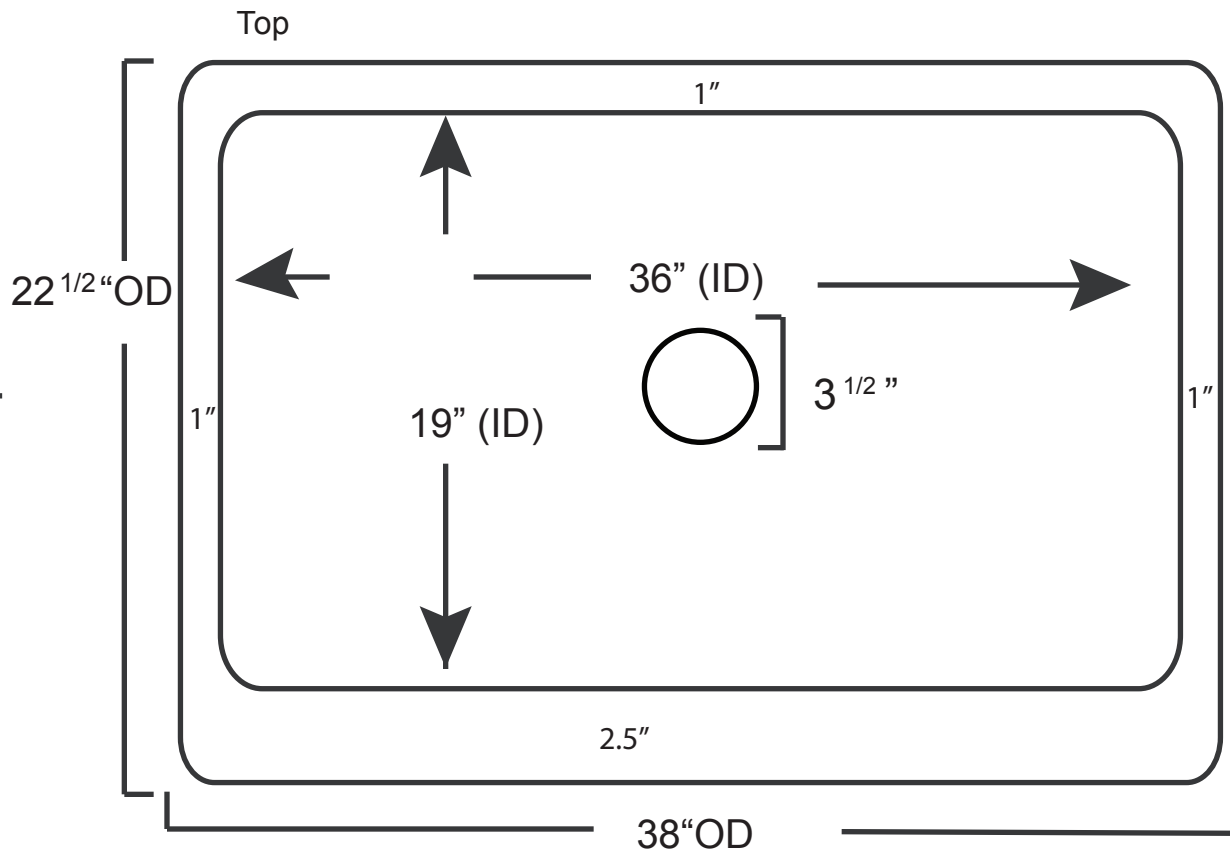

# SS Chameleon 38

Stainless Steel sinks are hand made and size may vary slightly do NOT cut your cabinets or counter until you receive your sink.