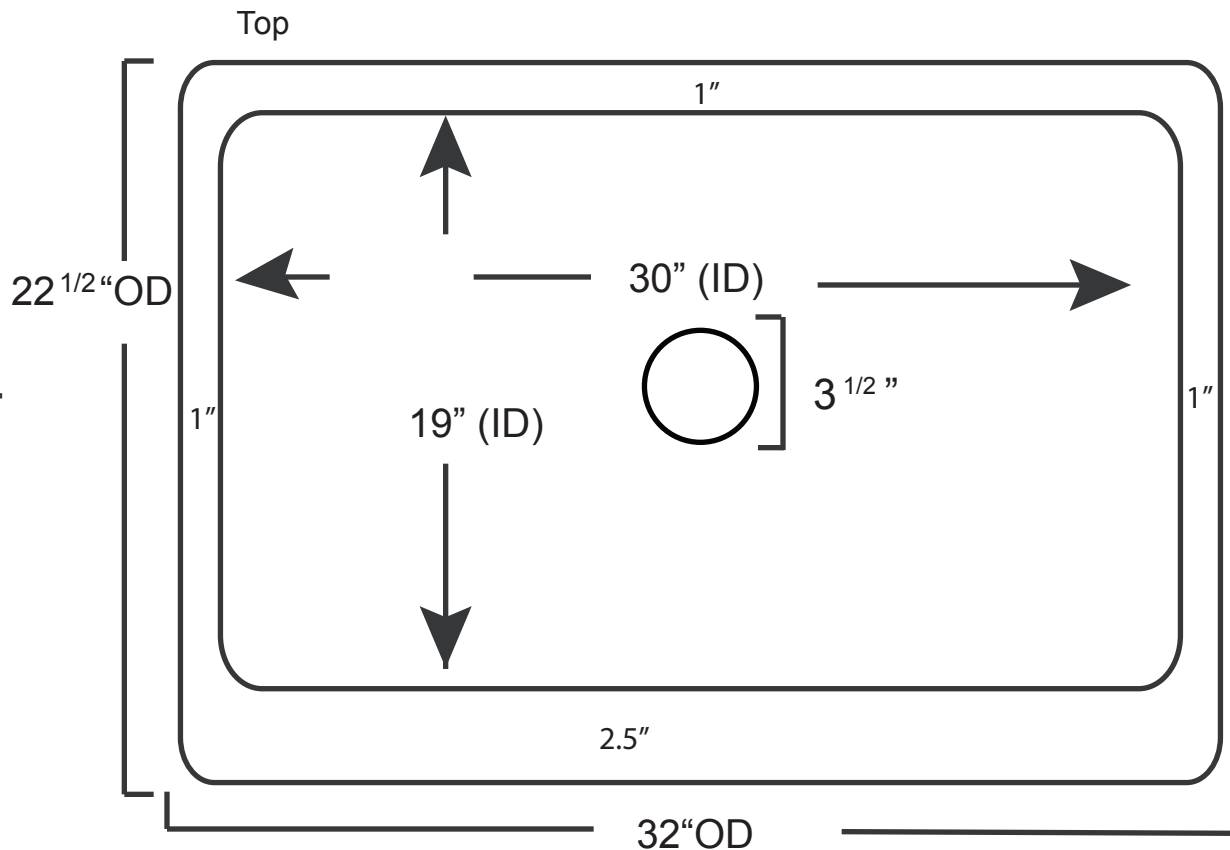

SS Chameleon32

Stainless Steel sinks are hand made and size may vary slightly do NOT cut your cabinets or counter until you receive your sink.