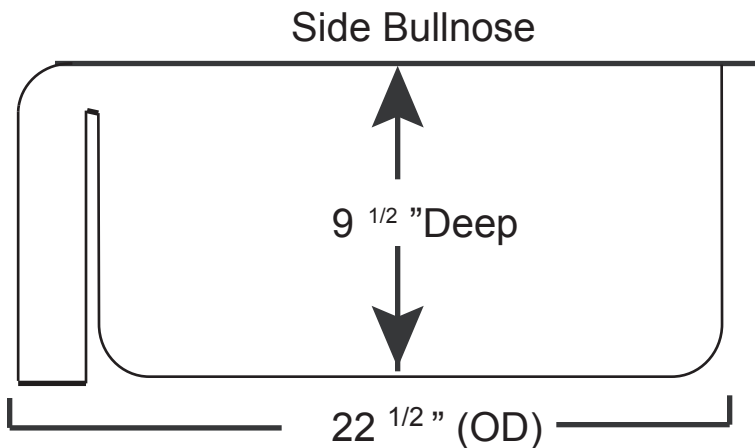

SS Chameleon32

Stainless Steel sinks are hand made and size may vary slightly do NOT cut your cabinets or counter until you receive your sink.