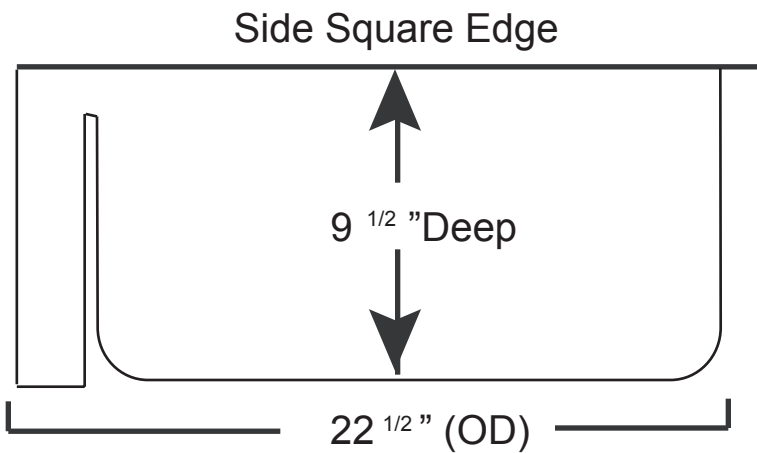

SS Chameleon32

Stainless Steel sinks are hand made and size may vary slightly do NOT cut your cabinets or counter until you receive your sink.