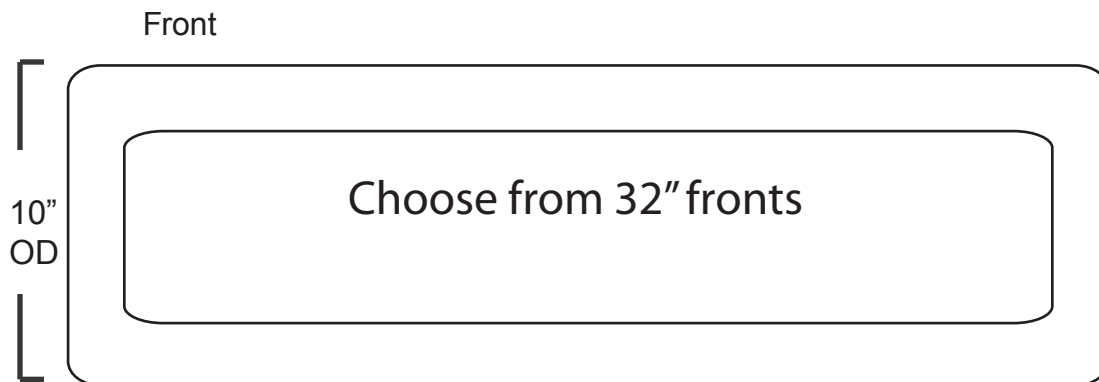

SS Chameleon32

Stainless Steel sinks are hand made and size may vary slightly do NOT cut your cabinets or counter until you receive your sink.