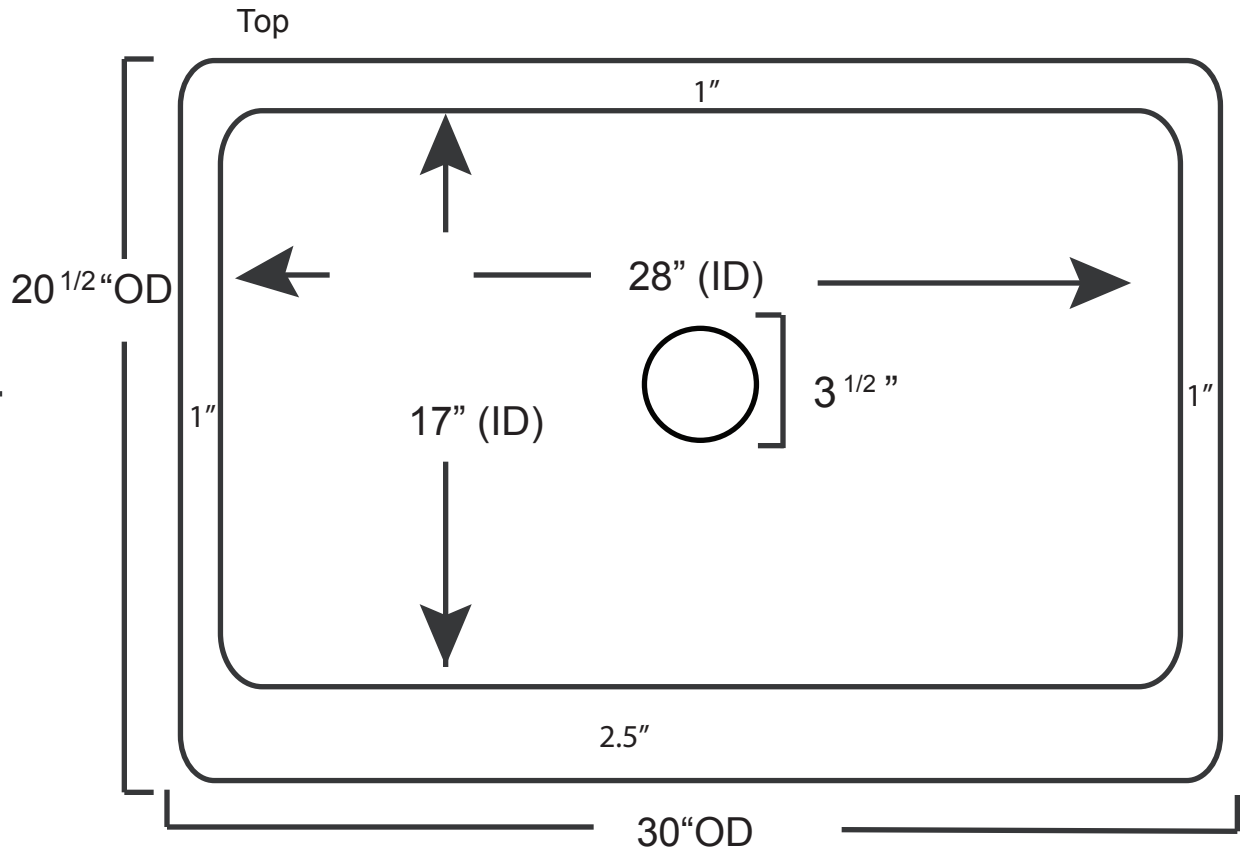

SS Chameleon30

Stainless Steel sinks are hand made and size may vary slightly do NOT cut your cabinets or counter until you receive your sink.