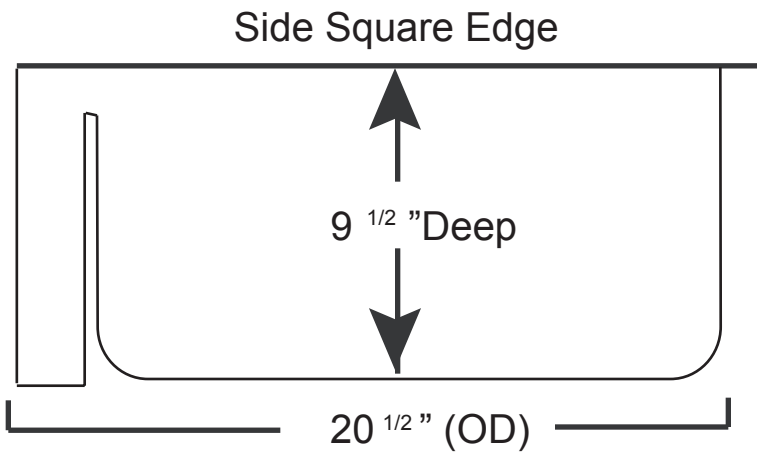

SS Chameleon30

Stainless Steel sinks are hand made and size may vary slightly do NOT cut your cabinets or counter until you receive your sink.