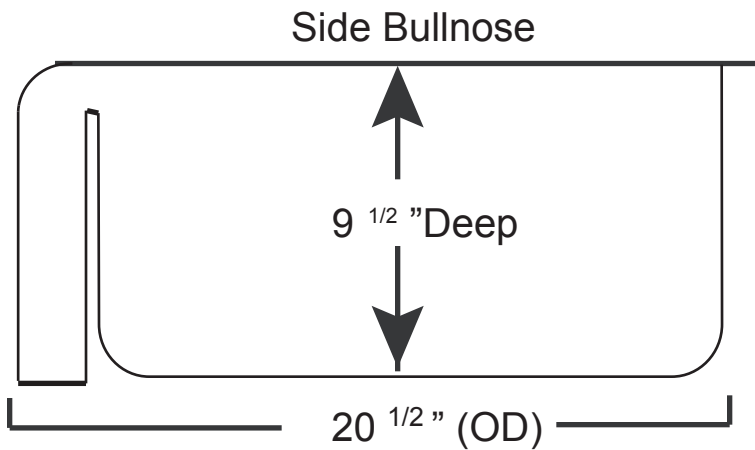

SS Chameleon30

Stainless Steel sinks are hand made and size may vary slightly do NOT cut your cabinets or counter until you receive your sink.