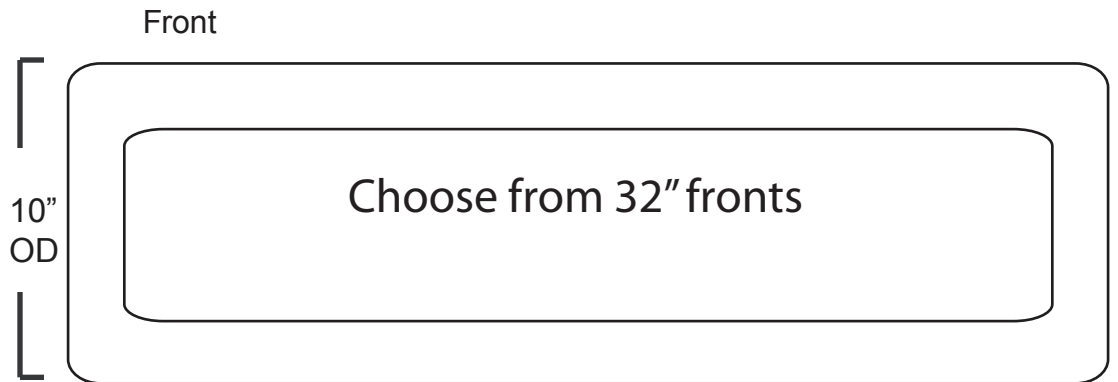

SS Chameleon30

Stainless Steel sinks are hand made and size may vary slightly do NOT cut your cabinets or counter until you receive your sink.