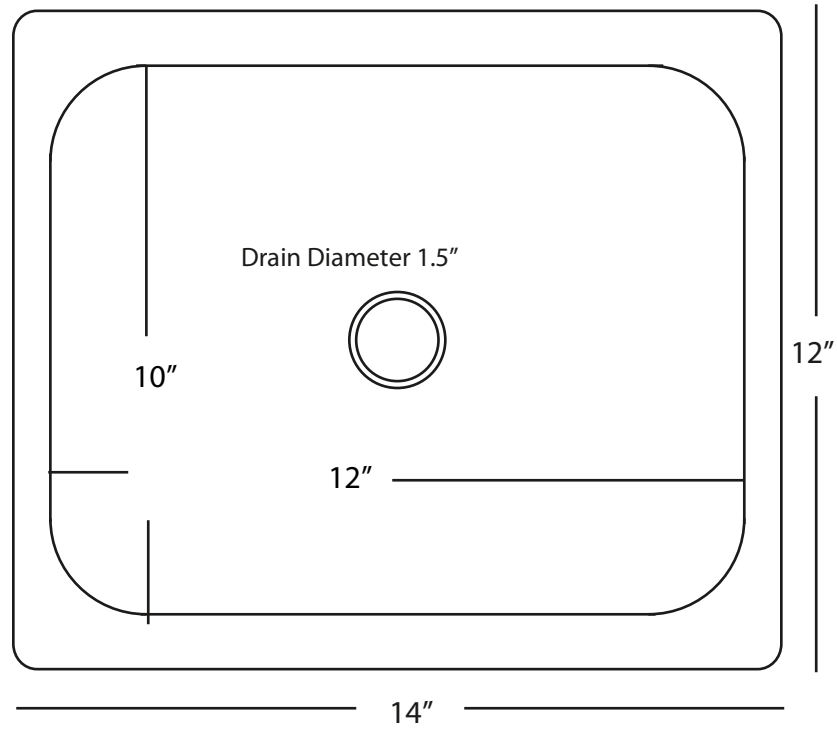

IMNAHA

(Im-Nah'-Hah)

16 GAUGE - 48 OUNCE PER SQUARE FOOT
COPPER OR BRASS