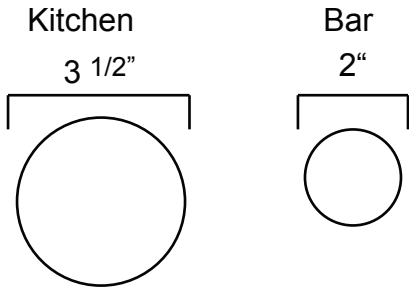

Please specify number of holes to deckmount faucet

Drain Options

<b>Model #SB12</b> SQUARE BAR 12		Scale	1" = 4"
Description		Rev	A
Material Description		Date	03/01/05
Dimensions		Tolerance	5% all dimensions
Inch		<b>Elite Bath</b>	