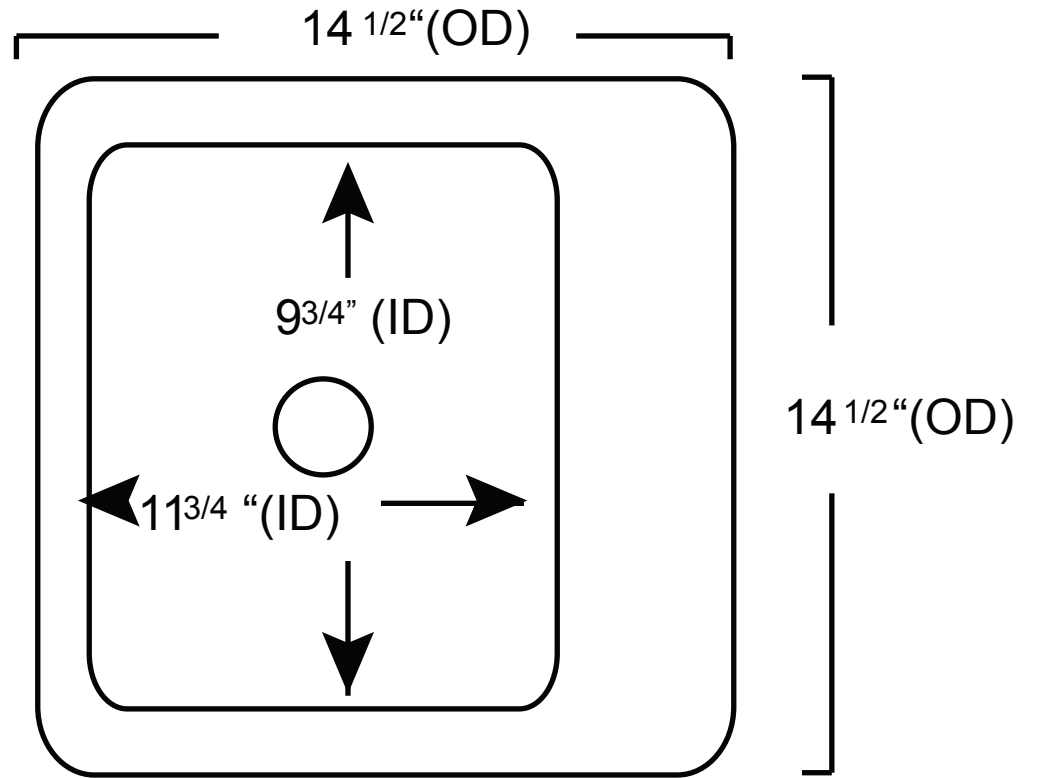

Please specify number of holes to deckmount faucet

Drain Options

<b>Model #SB12</b> SQUARE BAR 12		Scale	1" = 4"
Description		Rev	A
Material Description		Date	03/01/05
Dimensions		Tolerance	5% all dimensions
Inch		<b>Elite Bath</b>	