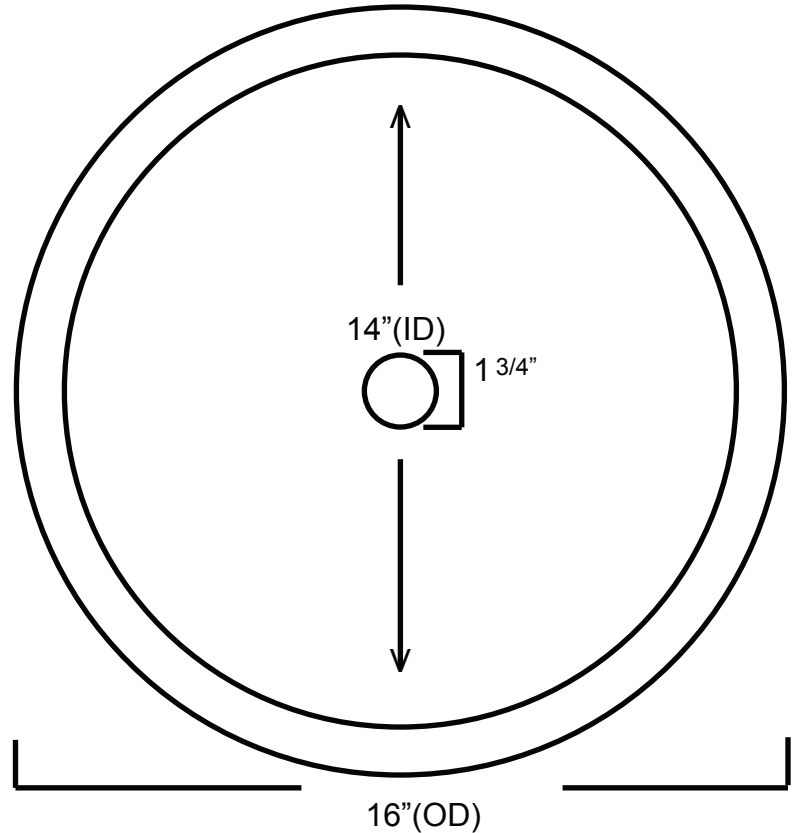

Drop-in or Undermount

<b>Model #R16</b> ROUND 16		Scale	1" = 4"
Description		Rev	A
Drop-In		Date	03/01/05
Material Description		Tolerance	5% all dimensions
Silicon Bronze Nickel		<b>Elite Bath</b>	
Dimensions			